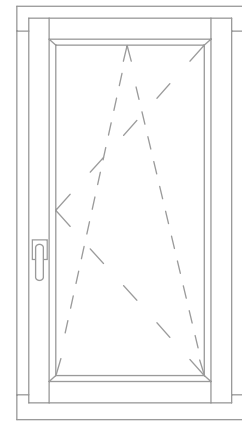

Internal view, internal profiles 6,5 cm, 2 cm less than the traditional ones. The glass area increases.

only 11 cm versus the 15/17 cm typical of traditional profiles

door profile only 6,7 cm

double or triple glazing possible

the glazing bead is integrated in the door

visible wood

water drip in the window

installation flush with the wall, upper and lateral section

installation middle wall, upper and lateral section

installation flush with the wall, window lower section