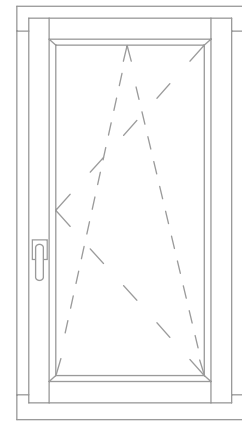

the glazing bead is integrated in the door

visible wood

water drip in the window

installation flush with the wall, upper and lateral section

installation middle wall, upper and lateral section

installation flush with the wall, window lower section

installation flush with the wall, keeping old window, upper and lateral section

installation flush with the wall, removing old window, window lower section

installation flush with the wall, keeping old window, window lower section

installation flush with the wall, removing old window, door-window lower section

installation flush with the wall, keeping old window, door-window lower section

SINTHESI® 68

Alluminio

Some assembling examples

installation flush with the wall, upper and lateral section

installation middle wall, upper and lateral section

installation flush with the wall, window lower section

installation middle wall, window lower section