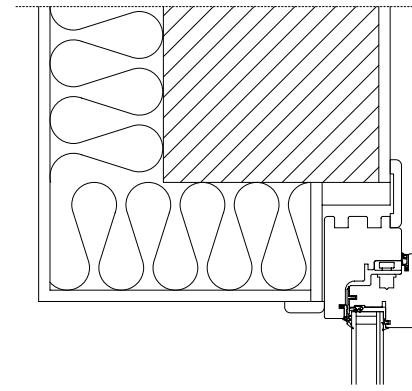

Internal view, internal profiles 6,5 cm, 2 cm less than the traditional ones. The glass area increases.

only 11 cm versus the 15/17 cm typical of traditional profiles

door profile only 6,7 cm

double or triple glazing possible

the glazing bead is integrated in the door

visible wood

water drip in the window

installation flush with the wall, upper and lateral section

installation middle wall, upper and lateral section

installation flush with the wall, window lower section

installation middle wall, window lower section

installation flush with the wall, door-window lower section

installation middle wall, door-window lower section

installation flush with the wall, removing old window, upper and lateral section