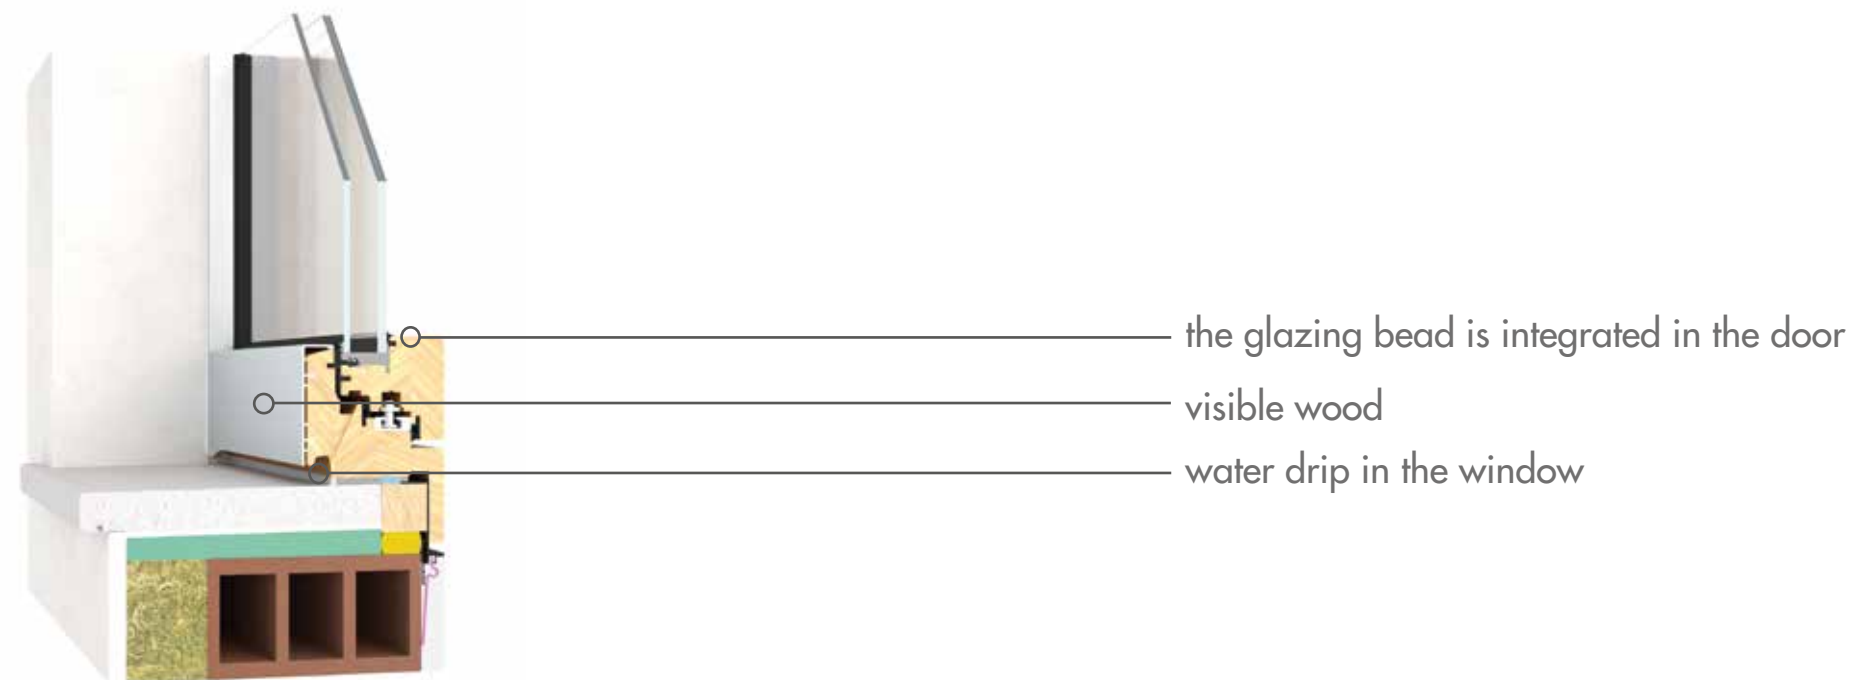

the glazing bead is integrated in the door

visible wood

water drip in the window

installation flush with the wall, upper and lateral section

installation middle wall, upper and lateral section

installation flush with the wall, window lower section

installation flush with the wall, keeping old window, upper and lateral section

installation flush with the wall, removing old window, window lower section

installation flush with the wall, keeping old window, window lower section

installation flush with the wall, removing old window, door-window lower section

installation flush with the wall, keeping old window, door-window lower section

SINTHESI® 68

Alluminio

Some assembling examples

installation flush with the wall, upper and lateral section

installation middle wall, upper and lateral section

installation flush with the wall, window lower section

installation middle wall, window lower section