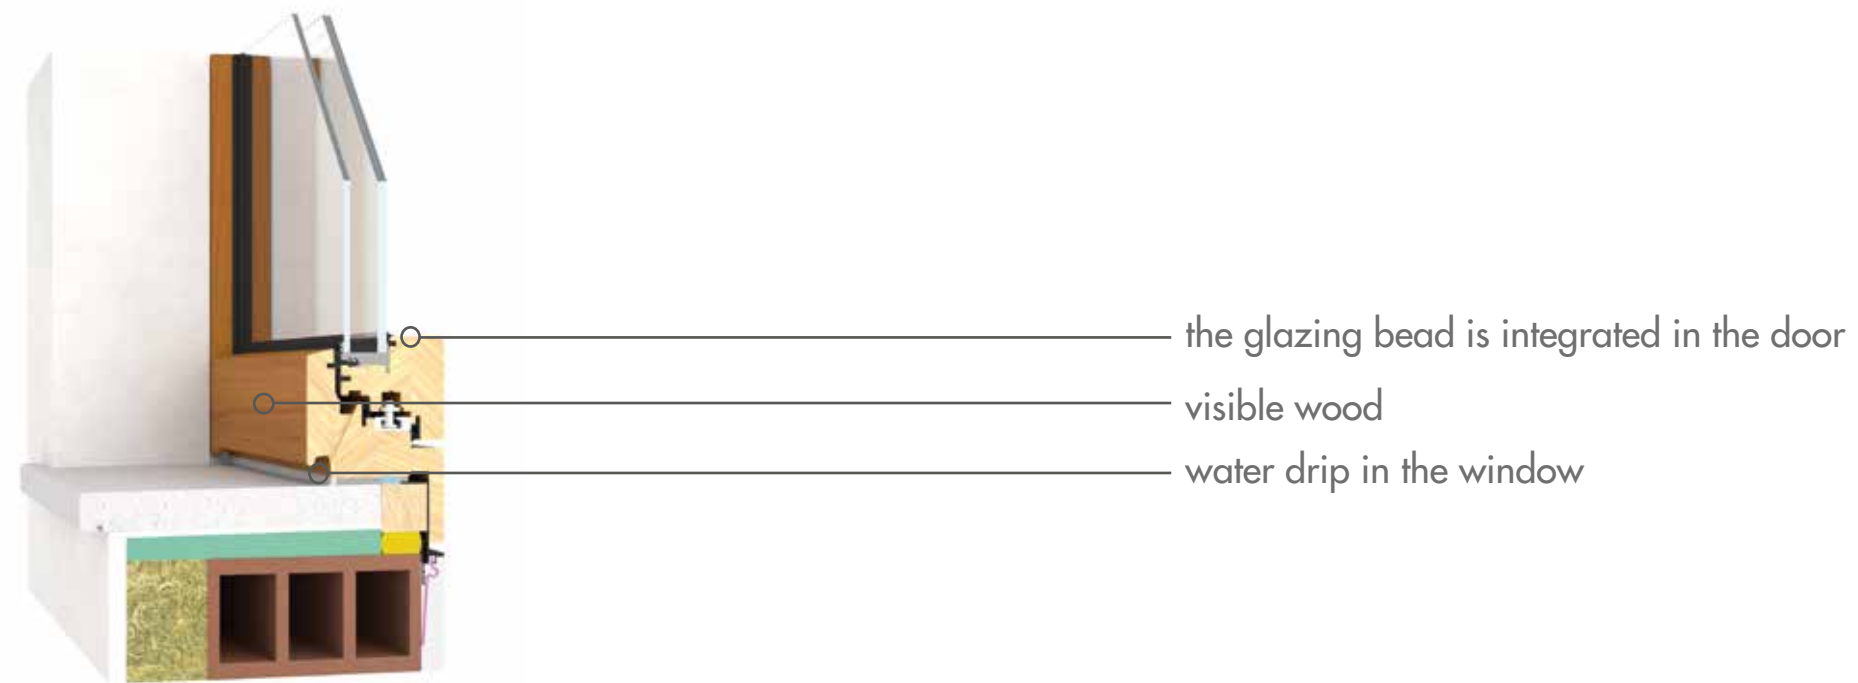

Internal view, internal profiles 6,5 cm, 2 cm less than the traditional ones. The glass area increases.

only 11 cm versus the 15/17 cm typical of traditional profiles

door profile only 6,7 cm

double or triple glazing possible

the glazing bead is integrated in the door

visible wood

water drip in the window

installation flush with the wall, upper and lateral section

installation middle wall, upper and lateral section

installation flush with the wall, window lower section

installation middle wall, window lower section

installation flush with the wall, door-window lower section

installation middle wall, door-window lower section

installation flush with the wall, removing old window, upper and lateral section