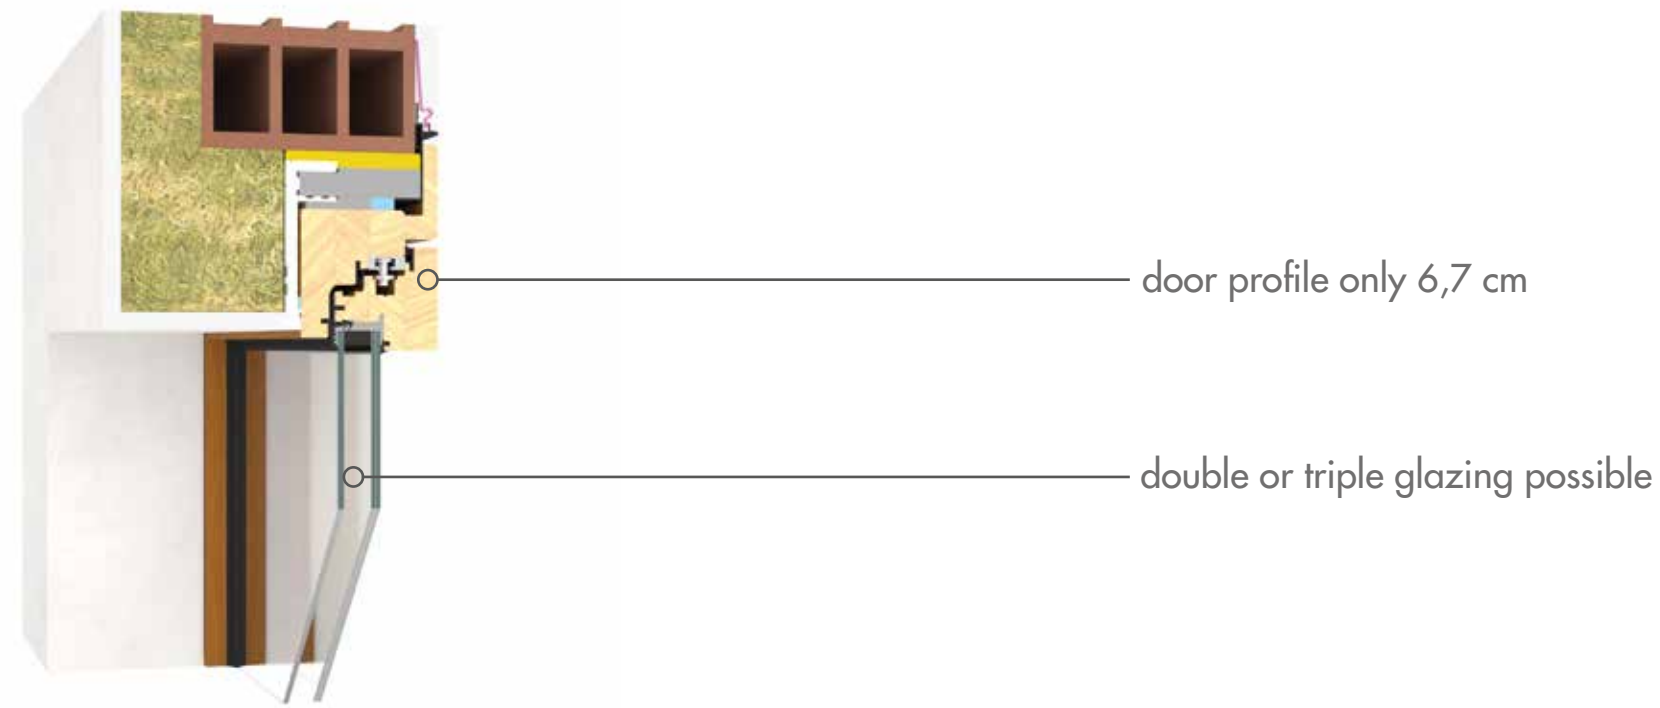

Thanks to the reduction of the frame and the wider glass the thermal performances are improved.

SINTHESI® window is installed in the wall, allowing to see only the glass and eliminating the maintenance.

Internal view, internal profiles 6,5 cm, 2 cm less than the traditional ones. The glass area increases.

only 11 cm versus the 15/17 cm typical of traditional profiles

door profile only 6,7 cm

double or triple glazing possible

the glazing bead is integrated in the door

visible wood

water drip in the window

installation flush with the wall, upper and lateral section

installation middle wall, upper and lateral section

installation flush with the wall, window lower section