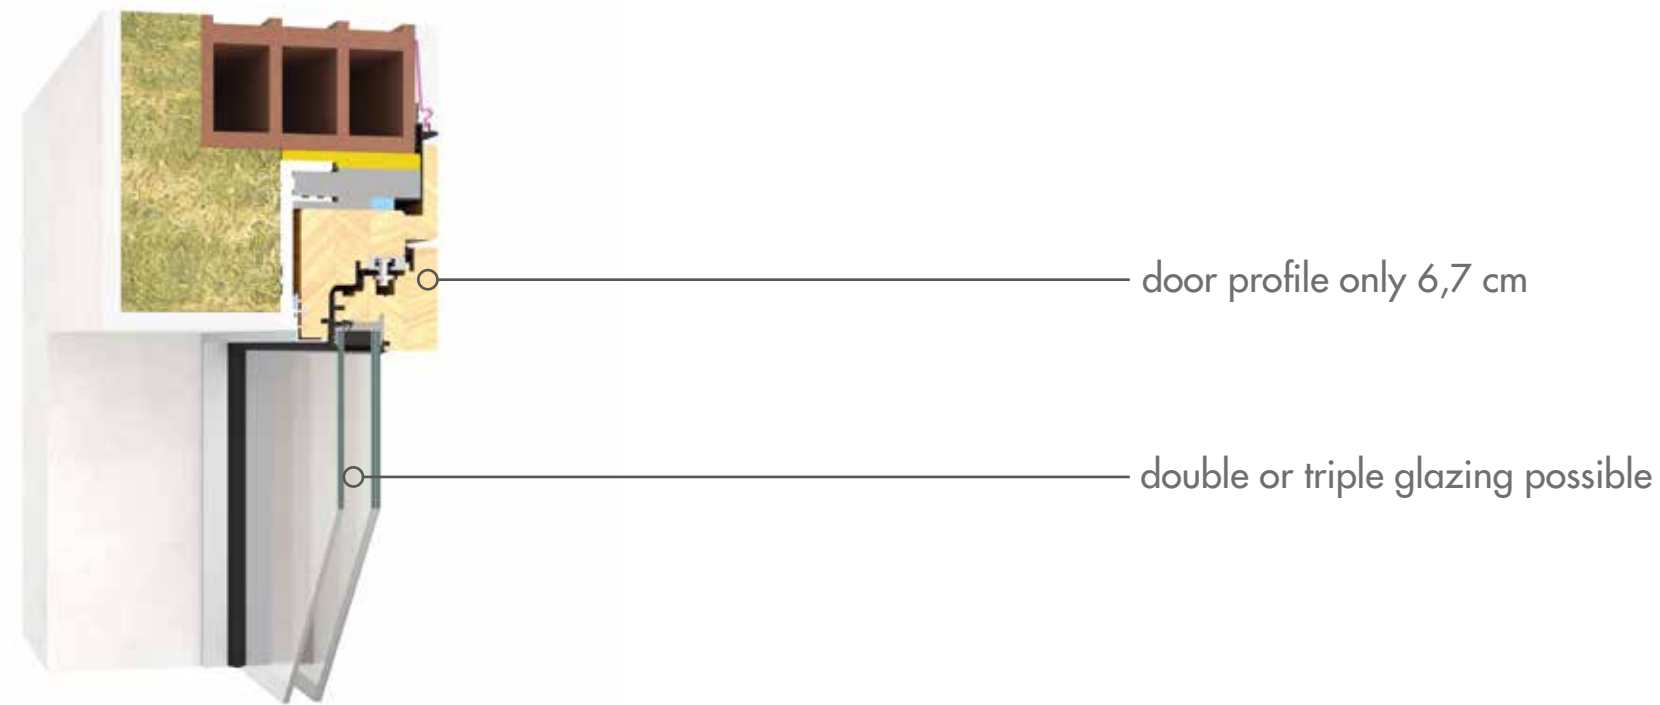

the glazing bead is integrated in the door

visible wood

water drip in the window

installation flush with the wall, upper and lateral section

installation middle wall, upper and lateral section

installation flush with the wall, window lower section

installation flush with the wall, keeping old window, upper and lateral section

installation flush with the wall, removing old window, window lower section

installation flush with the wall, keeping old window, window lower section

installation flush with the wall, removing old window, door-window lower section

installation flush with the wall, keeping old window, door-window lower section

SINTHESI® 68

Alluminio

Some assembling examples

installation flush with the wall, upper and lateral section

installation middle wall, upper and lateral section

installation flush with the wall, window lower section

installation middle wall, window lower section