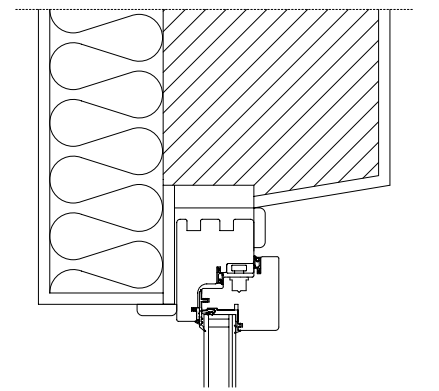

Internal view, internal profiles 6,5 cm, 2 cm less than the traditional ones. The glass area increases.

only 11 cm versus the 15/17 cm typical of traditional profiles

door profile only 6,7 cm

double or triple glazing possible

the glazing bead is integrated in the door

visible wood

water drip in the window

installation flush with the wall, upper and lateral section

installation middle wall, upper and lateral section

installation flush with the wall, window lower section

installation middle wall, window lower section

installation flush with the wall, door-window lower section

installation middle wall, door-window lower section

installation flush with the wall, removing old window, upper and lateral section

installation flush with the wall, keeping old window, upper and lateral section

installation flush with the wall, removing old window, window lower section

installation flush with the wall, keeping old window, window lower section